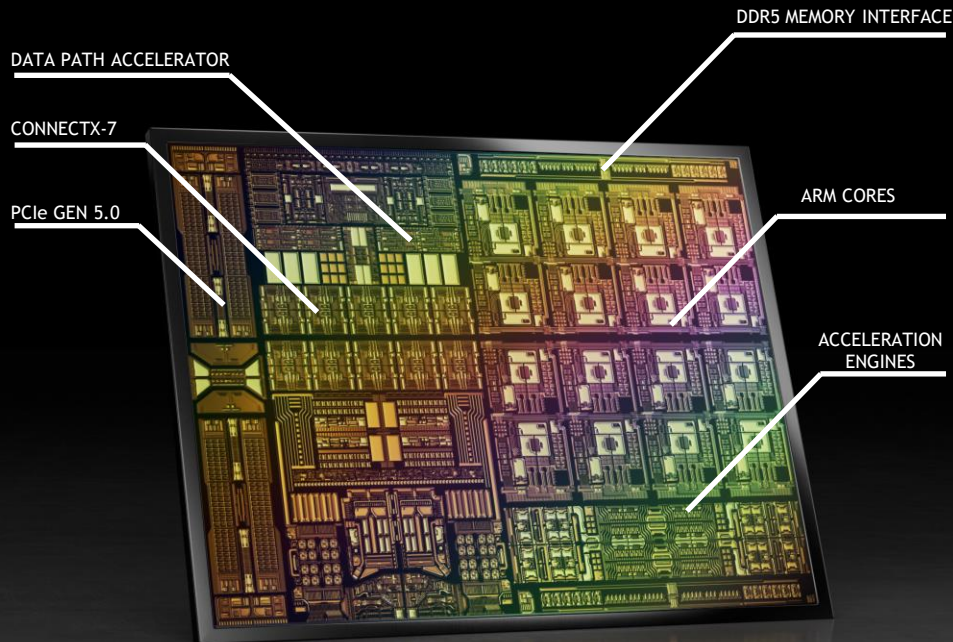

DATA PROCESSING UNIT THE THIRD PILLAR OF THE ACCELERATED DATA CENTER

SNIA SDC BoF- September 28, 2021

THE Third Pillar of the Data Center

The Accelerated Data Center Is the New Unit of Computing

THE DATA PROCESSING UNIT

Offload, Accelerate, Isolate

NVIDIA BLUEFIELD-3

First 400Gb/s Data Processing Unit

22 Billion Transistors

400Gb/s Ethernet & InfiniBand Connectivity (1-4 Ports)

PCIe Switch Gen 3/4/5 x32+x4

400Gb/s Crypto / Security Acceleration

18M IOP/s Elastic Block Storage

300 Equivalent x86 Cores

Arm A78 16-cores

DDR5-5600 memory controllers

INTRODUCING DOCA

Software Application Framework for BlueField DPUs

DOCA enables developers to rapidly create applications and services on top of NVIDIA DPUs