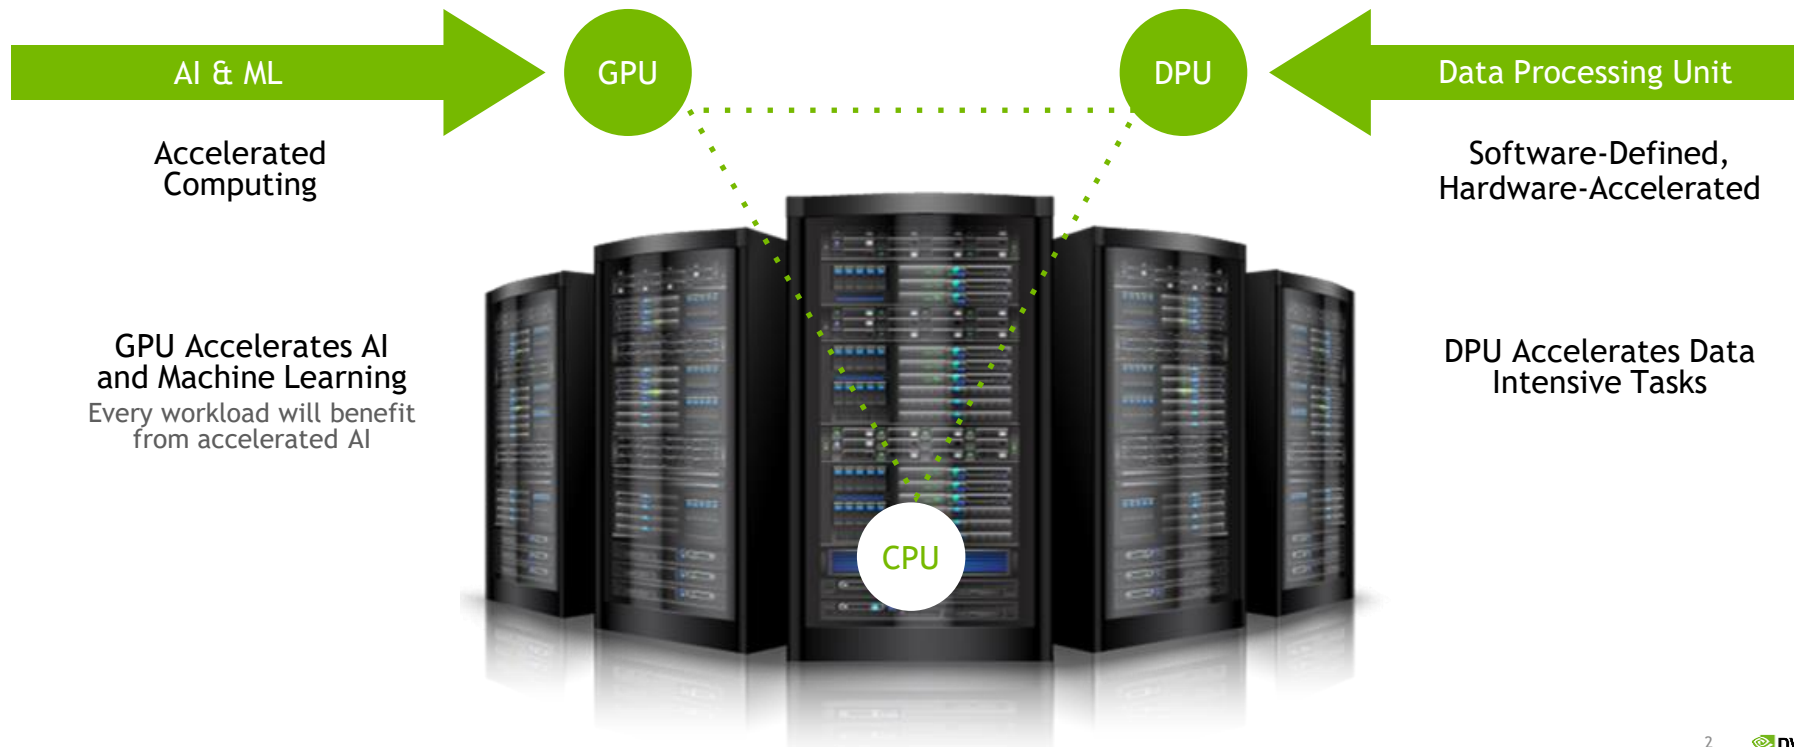

DATA PROCESSING UNIT THE THIRD PILLAR OF THE ACCELERATED DATA CENTER

SNIA SDC BoF- September 28, 2021

THE Third Pillar of the Data Center

The Accelerated Data Center Is the New Unit of Computing

THE DATA PROCESSING UNIT

Offload, Accelerate, Isolate

NVIDIA BLUEFIELD-3

First 400Gb/s Data Processing Unit

22 Billion Transistors

400Gb/s Ethernet & InfiniBand Connectivity (1-4 Ports)

PCIe Switch Gen 3/4/5 x32+x4

400Gb/s Crypto / Security Acceleration

NGFW ITO Accelerates Performance and Efficiency!

- **Near Line-rate Performance:** Protect network traffic at speeds up to 100Gb/s
- **Amazing Acceleration:** 6x throughput improvement (15G to 93G)
- **Infinite Efficiency:** Drop CPU consumption from 12 cores to zero cores
- **Substantial TCO Savings:** Up to 150% CapEx Savings compared to legacy hardware

SUMMARY

NVIDIA DPU Enables the Data Center as the New Unit of Computing

- ▶ The CPU can no longer do it all
- ▶ Must offload & isolate server infrastructure tasks by using a DPU - networking, storage, security
- ▶ Effective DPU must offer hardware acceleration and security isolation
- ▶ DPU can accelerate storage networking, NVMe-oF, storage virtualization, encryption, compression, etc.
- ▶ To be effective, a DPU must support a broad software eco-system - to simplify that, NVIDIA offers DOCA
- ▶ NVIDIA is committed to line rate performance with forward and backward compatibility between generations of BlueField DPU's