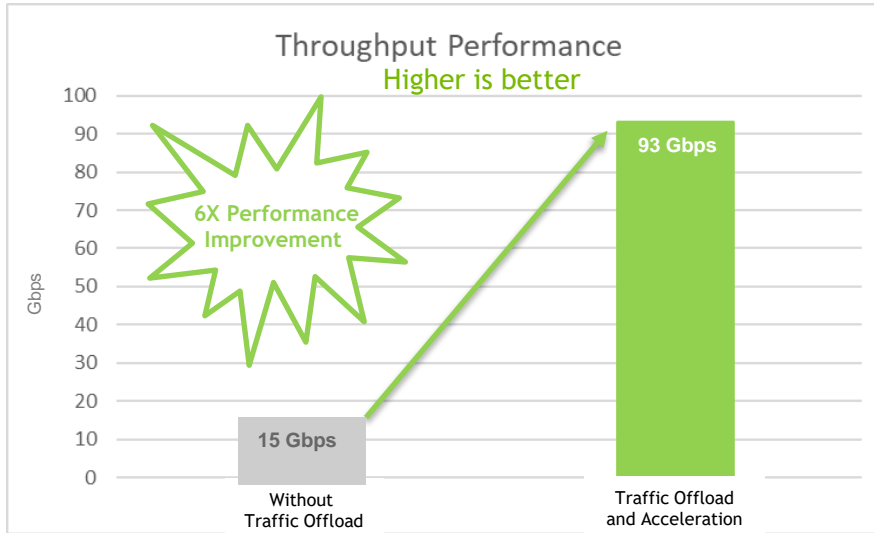

NGFW ITO Accelerates Performance and Efficiency!

- **Near Line-rate Performance:** Protect network traffic at speeds up to 100Gb/s
- **Amazing Acceleration:** 6x throughput improvement (15G to 93G)
- **Infinite Efficiency:** Drop CPU consumption from 12 cores to zero cores
- **Substantial TCO Savings:** Up to 150% CapEx Savings compared to legacy hardware