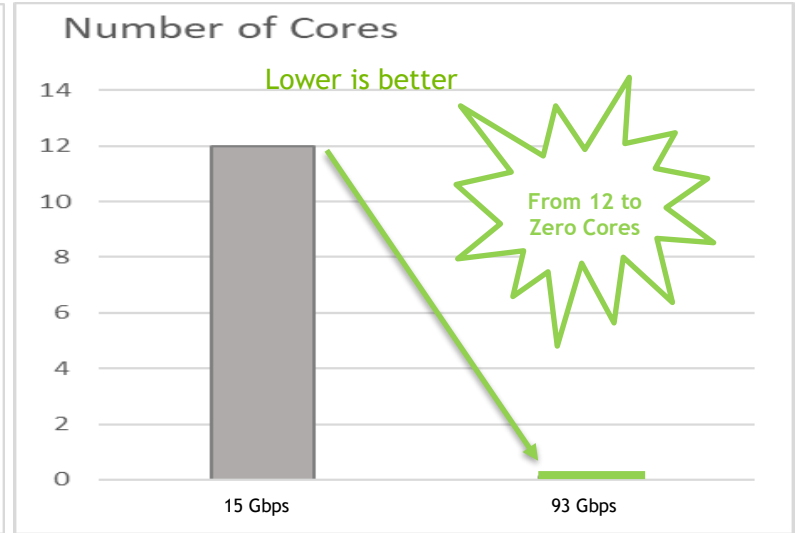

NGFW ITO Accelerates Performance and Efficiency!

- **Near Line-rate Performance:** Protect network traffic at speeds up to 100Gb/s
- **Amazing Acceleration:** 6x throughput improvement (15G to 93G)
- **Infinite Efficiency:** Drop CPU consumption from 12 cores to zero cores
- **Substantial TCO Savings:** Up to 150% CapEx Savings compared to legacy hardware