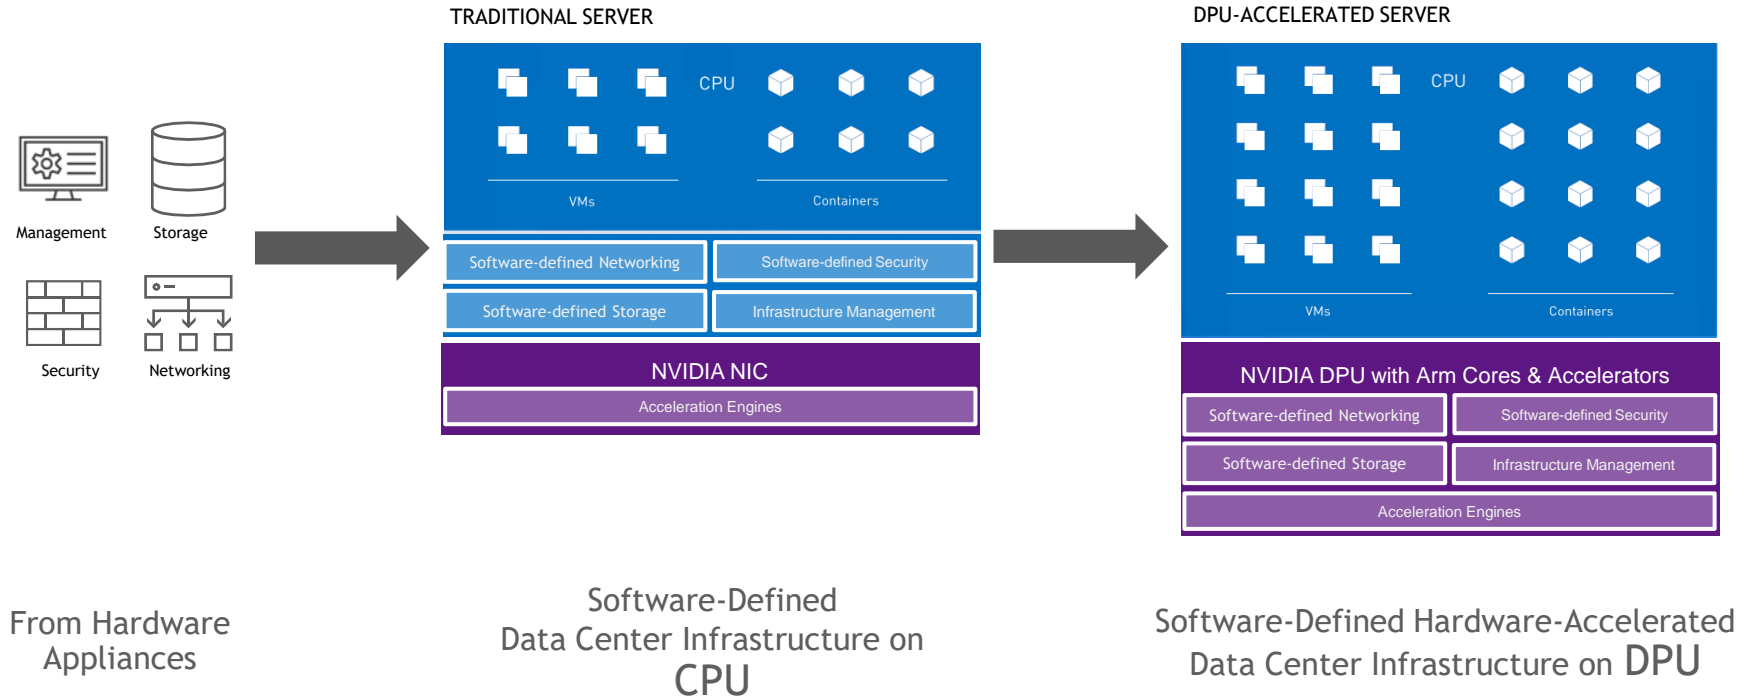

DATA PROCESSING UNIT THE THIRD PILLAR OF THE ACCELERATED DATA CENTER

SNIA SDC BoF- September 28, 2021

THE Third Pillar of the Data Center

The Accelerated Data Center Is the New Unit of Computing

THE DATA PROCESSING UNIT

Offload, Accelerate, Isolate

NVIDIA BLUEFIELD-3

First 400Gb/s Data Processing Unit

22 Billion Transistors

400Gb/s Ethernet & InfiniBand Connectivity (1-4 Ports)

PCIe Switch Gen 3/4/5 x32+x4

400Gb/s Crypto / Security Acceleration

NGFW ITO Accelerates Performance and Efficiency!

- **Near Line-rate Performance:** Protect network traffic at speeds up to 100Gb/s
- **Amazing Acceleration:** 6x throughput improvement (15G to 93G)
- **Infinite Efficiency:** Drop CPU consumption from 12 cores to zero cores
- **Substantial TCO Savings:** Up to 150% CapEx Savings compared to legacy hardware

SUMMARY

NVIDIA DPU Enables the Data Center as the New Unit of Computing

- ▶ The CPU can no longer do it all
- ▶ Must offload & isolate server infrastructure tasks by using a DPU - networking, storage, security
- ▶ Effective DPU must offer hardware acceleration and security isolation
- ▶ DPU can accelerate storage networking, NVMe-oF, storage virtualization, encryption, compression, etc.
- ▶ To be effective, a DPU must support a broad software eco-system - to simplify that, NVIDIA offers DOCA
- ▶ NVIDIA is committed to line rate performance with forward and backward compatibility between generations of BlueField DPU's