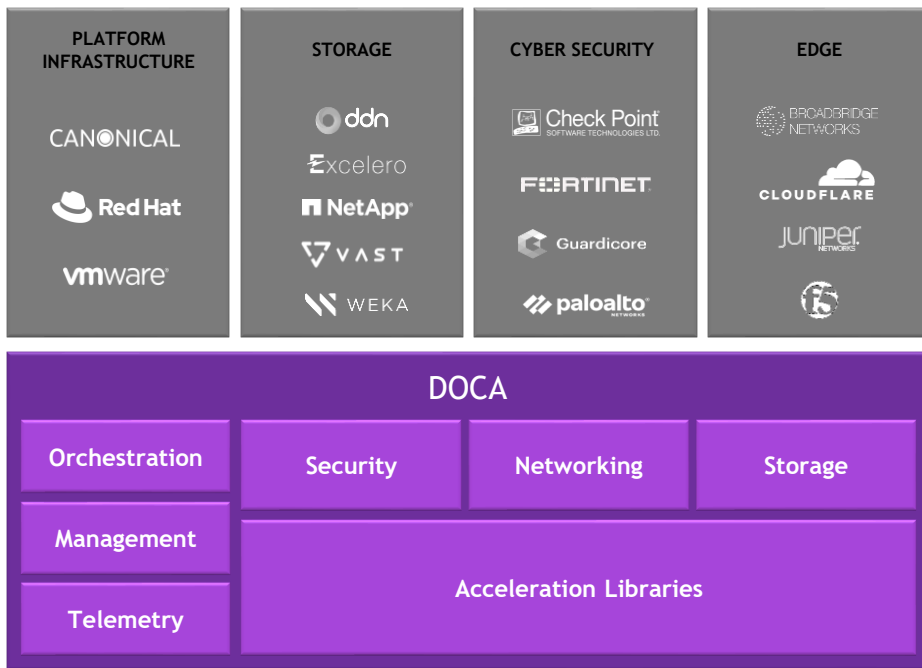

18M IOP/s Elastic Block Storage

300 Equivalent x86 Cores

Arm A78 16-cores

DDR5-5600 memory controllers

INTRODUCING DOCA

Software Application Framework for BlueField DPUs

DOCA enables developers to rapidly create applications and services on top of NVIDIA DPUs

DOCA is for DPUs what CUDA is for GPUs

Certified reference applications, APIs, & partner solutions

Protects developer investment for future DPUs

Rich partner ecosystem

PALO ALTO NETWORKS / BLUEFIELD INTEGRATION